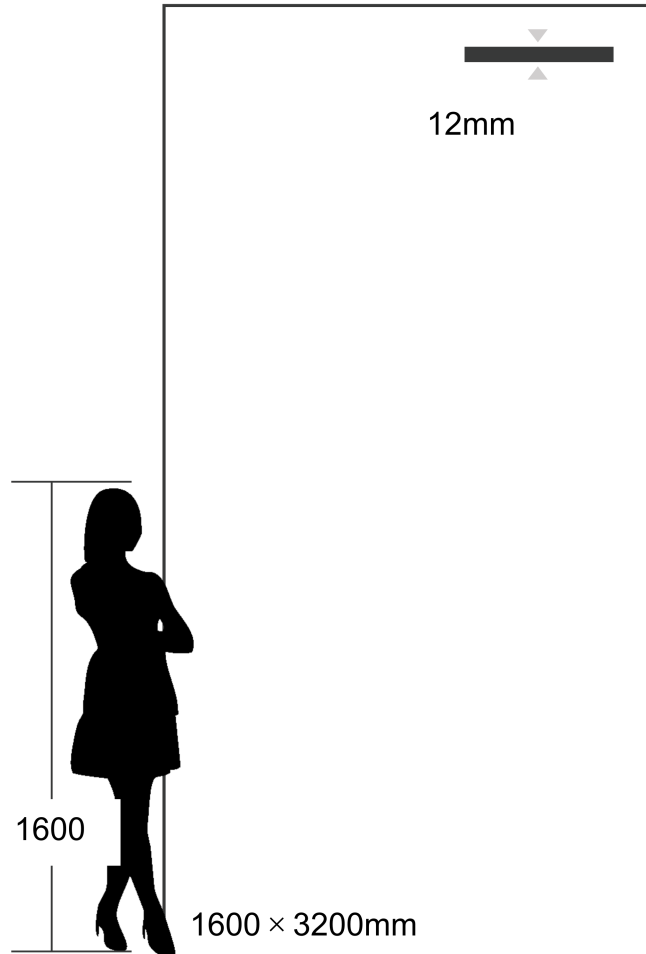

LAMITOP

SINTERED

1600*3200*12MM

(POLISHED)

SINTERED STONE CUSTOMIZED

- Flooring 
- Wall Panel 
- Cabinet 
- Bathroom 
- Wardrobe 
- Furniture 
- Exterior wall 
- Stair 

LAMITOP

Lasa Vera White
P1632B12L630
<1600x3200x12mm POLISHED> AB

Vitoria White
P160320B12L-512
<1600x3200x12mm POLISHED> ABC

New Calacatta White
P160320B12L-529
<1600x3200x12mm POLISHED> ABC